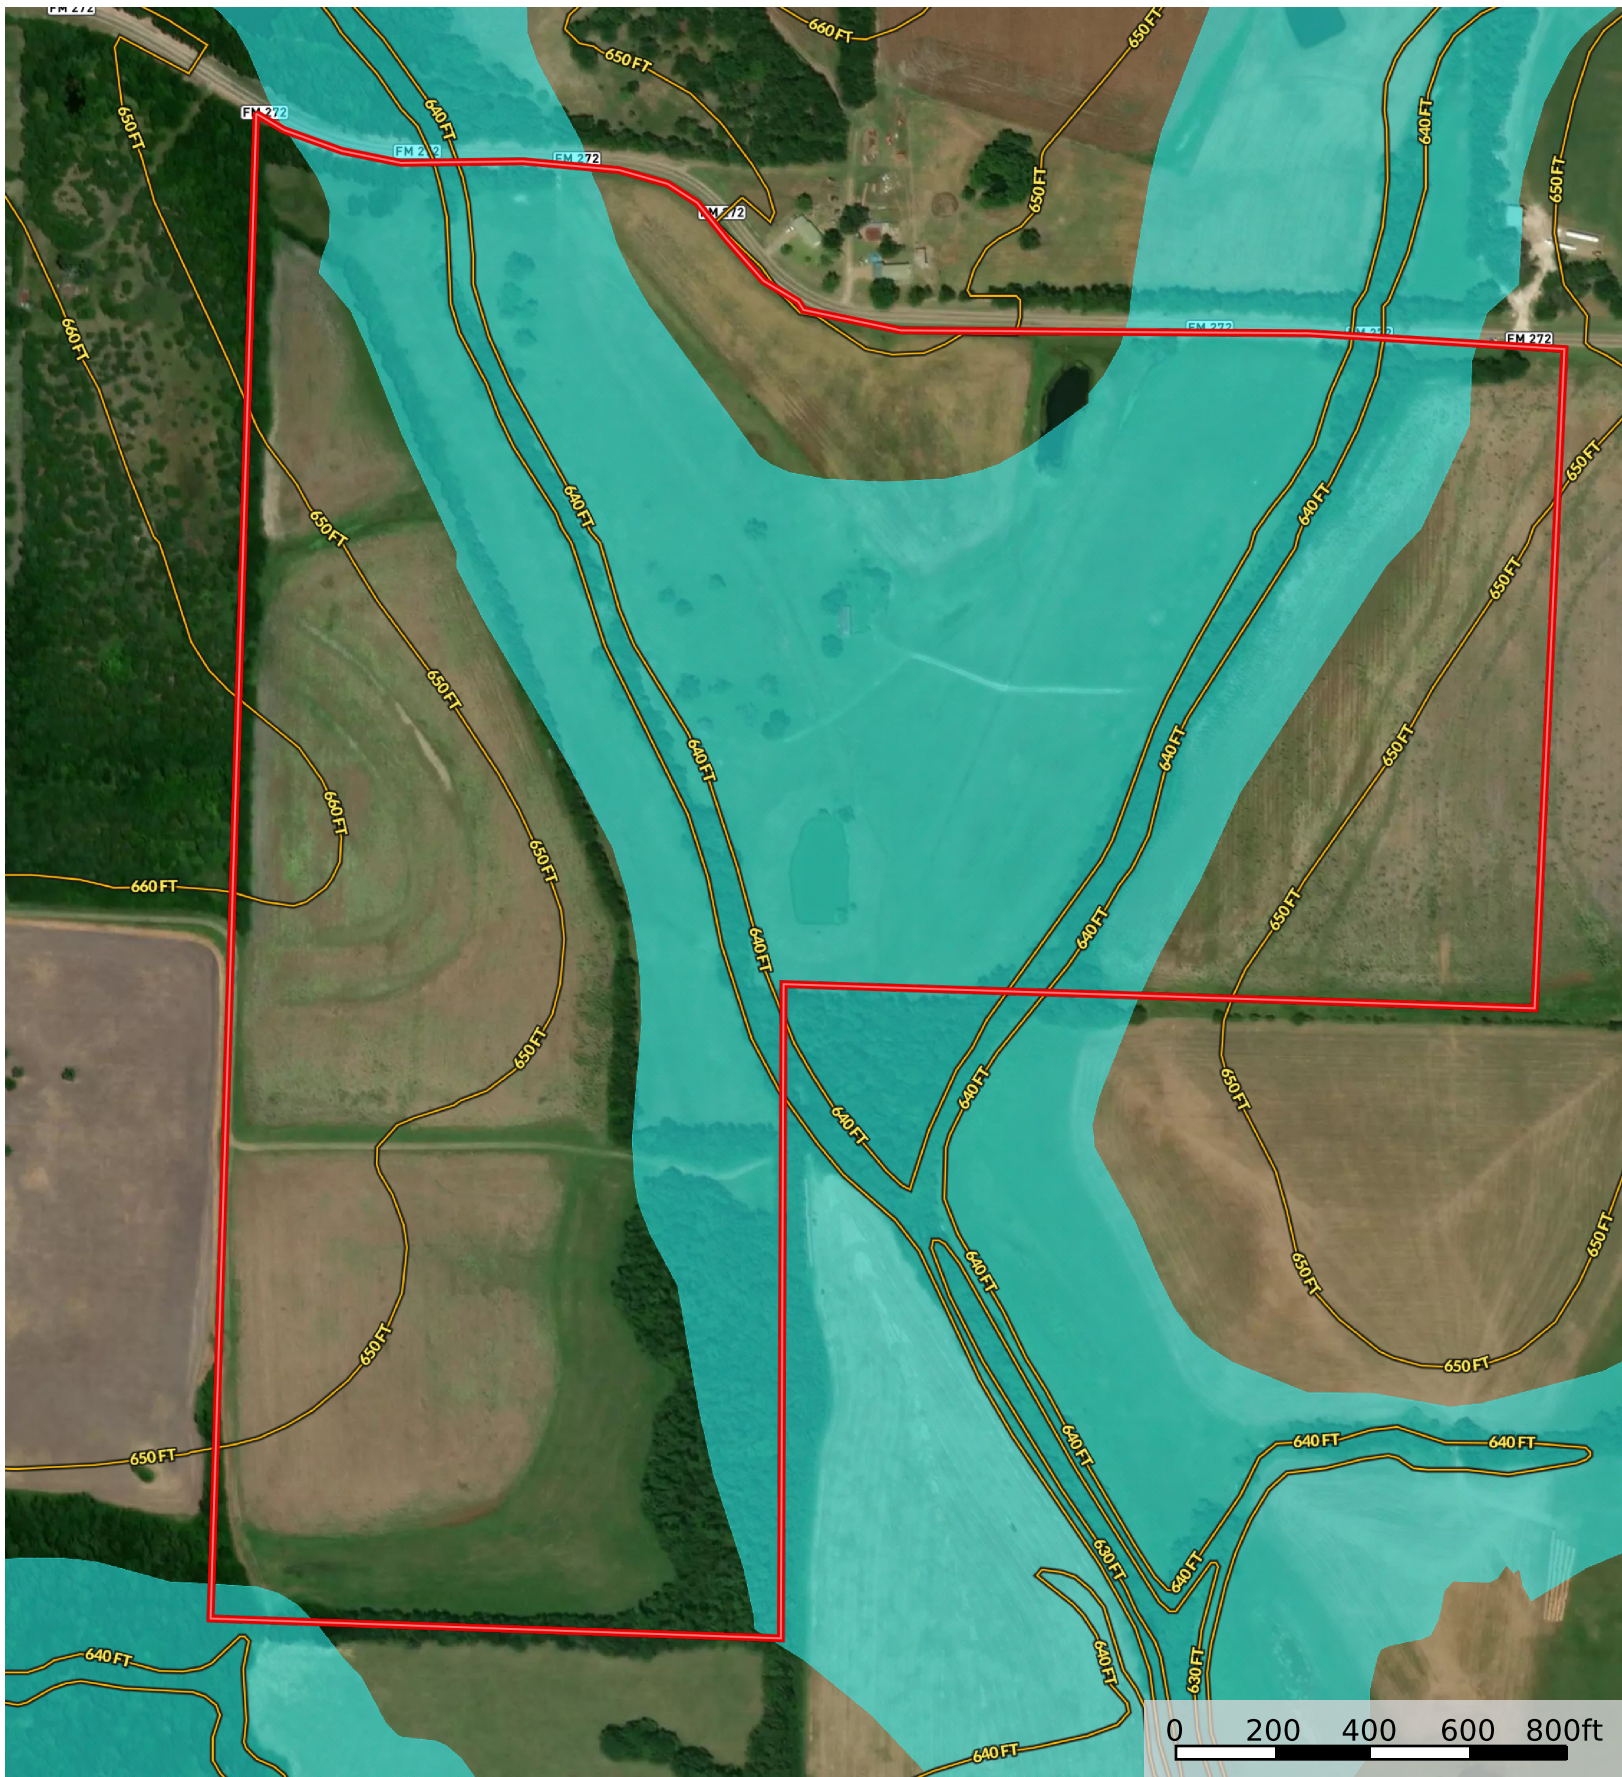

Jay Norman 126 acres TBD FM 272

Texas, AC +/-

- Boundary
- 100 Year Floodplain
- 500 Year Floodplain
- Floodway
- Special
- Unmapped/ Not Included