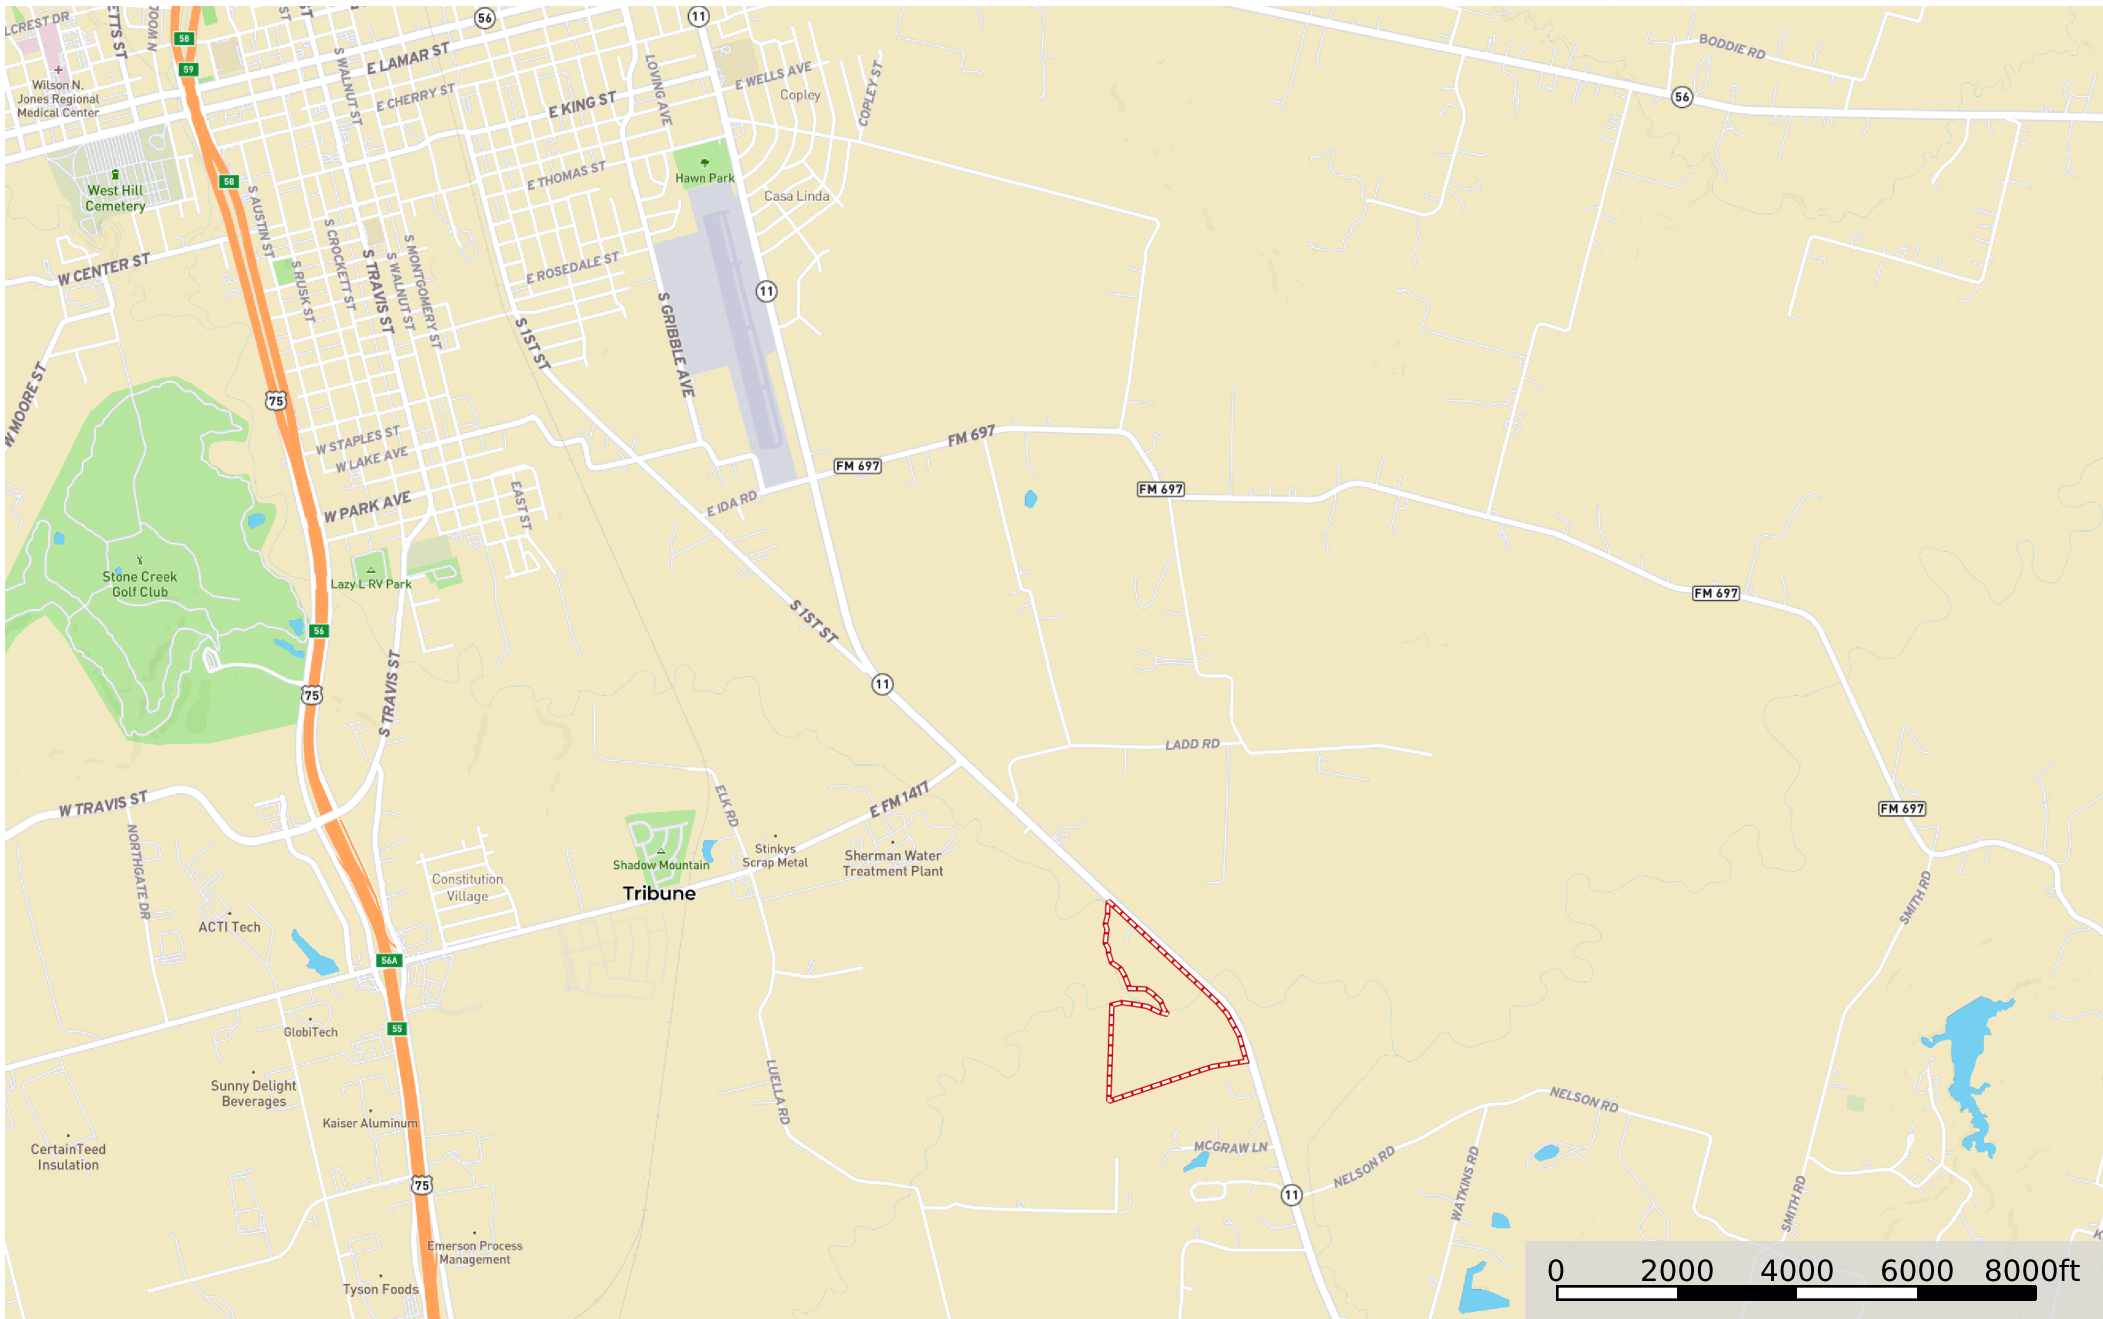

# Triple G & H

Texas, 91.1 AC +/-

 Boundary